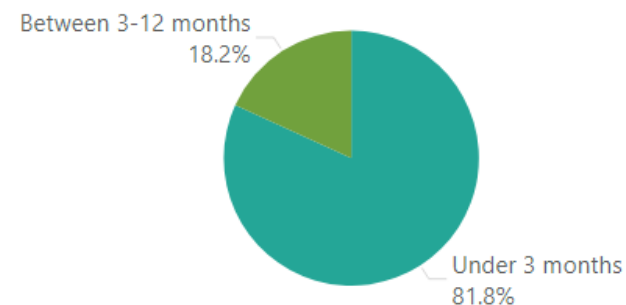

EMPLOYMENT INDICATORS OF RECENT GRADUATES – Bachelor's Degree in Oenology

Changes in job situation

Job duties and responsibilities

Gross monthly income

(those employed full-time)

1739 €

Type of contract

The figures are from the most recent year available

Time taken to find first job

What survey data can I see and at what level of detail?

✓ *The degree programme participated in the survey and the sample is large enough to be published*

✗ *The degree programme did not participate in the survey and is not large enough to be published*