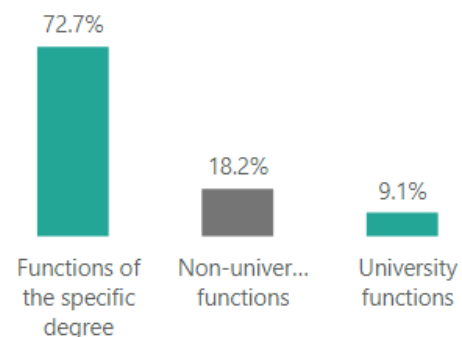

EMPLOYMENT INDICATORS OF RECENT GRADUATES – Bachelor's Degree in Oenology

Changes in job situation

Job duties and responsibilities

Gross monthly income

(those employed full-time)

1739 €

Type of contract

The figures are from the most recent year available

Time taken to find first job

What survey data can I see and at what level of detail?

✓ *The degree programme participated in the survey and the sample is large enough to be published*

✗ *The degree programme did not participate in the survey and is not large enough to be published*