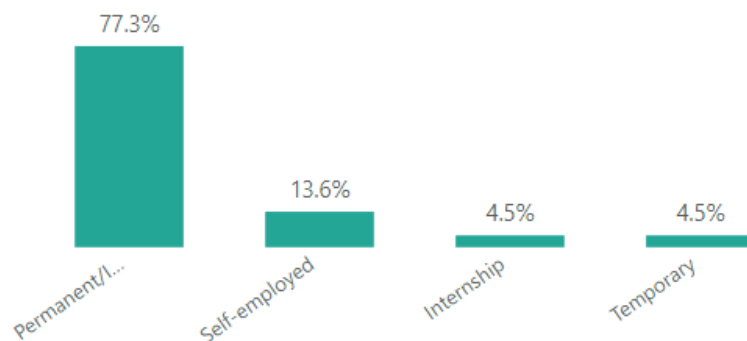

EMPLOYMENT INDICATORS OF RECENT GRADUATES – Bachelor's Degree in Oenology

Changes in job situation

Job duties and responsibilities

Gross monthly income

(those employed full-time)

1739 €

Type of contract

The figures are from the most recent year available

Time taken to find first job

What survey data can I see and at what level of detail?

✓ *The degree programme participated in the survey and the sample is large enough to be published*

✗ *The degree programme did not participate in the survey and is not large enough to be published*