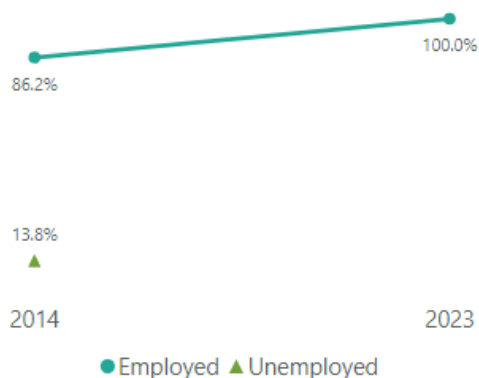

EMPLOYMENT INDICATORS OF RECENT GRADUATES – Bachelor's Degree in Biotechnology

Changes in job situation

Job duties and responsibilities

Gross monthly income

(those employed full-time)

2129 €

Type of contract

The figures are from the most recent year available

Time taken to find first job

What survey data can I see and at what level of detail?

✓ *The degree programme participated in the survey and the sample is large enough to be published*