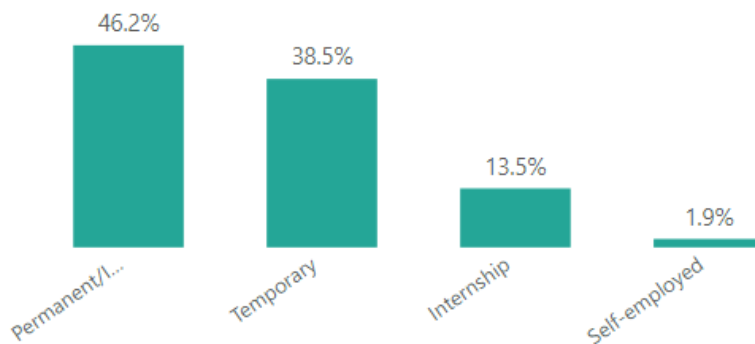

EMPLOYMENT INDICATORS OF RECENT GRADUATES – Bachelor's Degree in Biotechnology

Changes in job situation

Job duties and responsibilities

Gross monthly income

(those employed full-time)

2129 €

Type of contract

The figures are from the most recent year available

Time taken to find first job

What survey data can I see and at what level of detail?

✓ *The degree programme participated in the survey and the sample is large enough to be published*