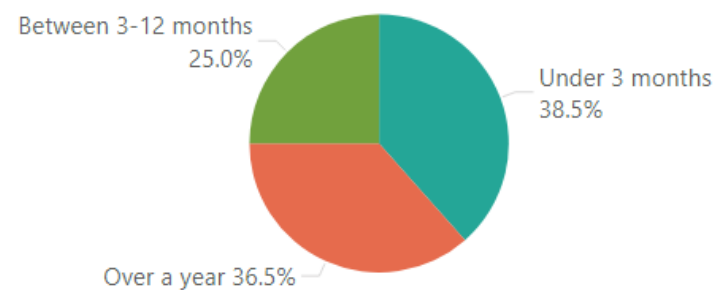

EMPLOYMENT INDICATORS OF RECENT GRADUATES – Bachelor's Degree in Biotechnology

Changes in job situation

Job duties and responsibilities

Gross monthly income

(those employed full-time)

2129 €

Type of contract

The figures are from the most recent year available

Time taken to find first job

What survey data can I see and at what level of detail?

✓ *The degree programme participated in the survey and the sample is large enough to be published*