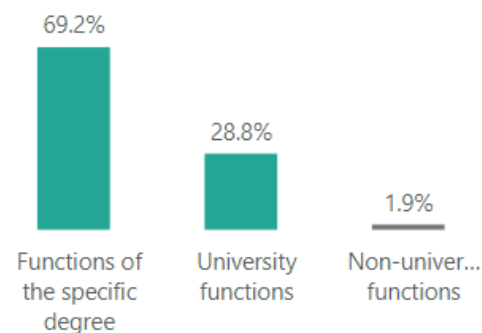

EMPLOYMENT INDICATORS OF RECENT GRADUATES – Bachelor's Degree in Biotechnology

Changes in job situation

Job duties and responsibilities

Gross monthly income

(those employed full-time)

2129 €

Type of contract

The figures are from the most recent year available

Time taken to find first job

What survey data can I see and at what level of detail?

✓ *The degree programme participated in the survey and the sample is large enough to be published*